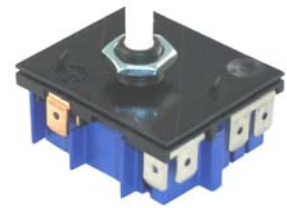

TM32314

15A Double Pole Energy Regulator

TM55314

15A Energy Regulator

TM58314

15A Energy Regulator, Isolated Pilot

TM82314

15A Dual Element Energy Regulator

TM3V-102

15A Energy Regulator

TMD3-110

15A Dual Element Energy Regulator

TMS4-217

15A Energy Regulator, Isolated Pilot

MSA-V01

15A Double Pole Energy Regulator, Isolated Pilot

MP101

15A Energy Regulator 6mm Shaft

T59200

Infinite Control Switch 12A
with Lighted Shaft

50.56078.007

Ego Energy Regulator 13A
Centre Mount - D Shaft

50.56078.008

Ego Energy Regulator 13A
Centre Mount - Thin Square Shaft

AU41ER

Universal Control
Switch 13.5A
Centre or Screw
Mount

TIG-6303

Infinite Control Switch
13A
Complete with Knob

SELECTOR SWITCHES

- 46431** 4 Position
- 534.1.633** 4 Position
- 534.1.649** 4 Position
- 534.1.695** 4 Position