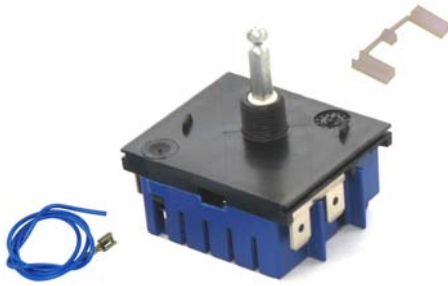

TM32314

15A Double Pole Energy Regulator

TM55314

15A Energy Regulator

TM58314

15A Energy Regulator, Isolated Pilot

TM82314

15A Dual Element Energy Regulator

TM3V-102

15A Energy Regulator

TMD3-110

15A Dual Element Energy Regulator

TMS4-217

15A Energy Regulator, Isolated Pilot

MSA-V01

15A Double Pole Energy Regulator, Isolated Pilot

MP101

15A Energy Regulator 6mm Shaft

T59200

Infinite Control Switch 12A
with Lighted Shaft

50.56078.007

Ego Energy Regulator 13A
Centre Mount - D Shaft

50.56078.008

Ego Energy Regulator 13A
Centre Mount - Thin Square Shaft

AU41ER

Universal Control
Switch 13.5A
Centre or Screw
Mount

TIG-6303

Infinite Control Switch
13A
Complete with Knob

SELECTOR SWITCHES

- 46431** 4 Position
- 534.1.633** 4 Position
- 534.1.649** 4 Position
- 534.1.695** 4 Position