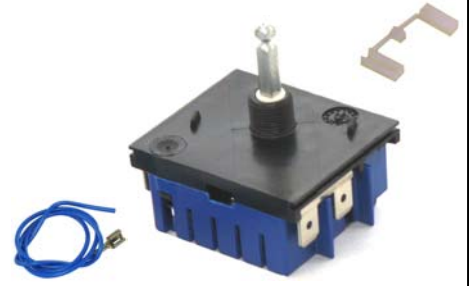

TM32314

15A Double Pole Energy Regulator

TM55314

15A Energy Regulator

TM58314

15A Energy Regulator, Isolated Pilot

TM82314

15A Dual Element Energy Regulator

TM3V-102

15A Energy Regulator

TMD3-110

15A Dual Element Energy Regulator

TMS4-217

15A Energy Regulator, Isolated Pilot

MSA-V01

15A Double Pole Energy Regulator, Isolated Pilot

MP101

15A Energy Regulator 6mm Shaft

T59200

Infinite Control Switch 12A
with Lighted Shaft

50.56078.007

Ego Energy Regulator 13A
Centre Mount - D Shaft

50.56078.008

Ego Energy Regulator 13A
Centre Mount - Thin Square Shaft

AU41ER

Universal Control
Switch 13.5A
Centre or Screw
Mount

TIG-6303

Infinite Control Switch
13A
Complete with Knob

SELECTOR SWITCHES

- 46431** 4 Position
- 534.1.633** 4 Position
- 534.1.649** 4 Position
- 534.1.695** 4 Position