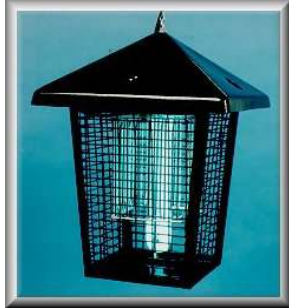

L40

BUG ZAPPER

Weatherproof Outdoor Lantern Unit
1 x 40W U Bend Blacklight Tube
Range 1½ acres
H 46cm W 30cm D 30cm

Made in Australia

FS122

INSECT ELECTROCUTOR

Designed for the home
1 x 22W Circular Blacklight Tube
Range 40m²
H 33cm W 27.5cm D 14cm

Made in Australia

DS215

INSECT ELECTROCUTOR

Medium size Domestic/Commercial Unit
Ideal for Small Shops, Kitchens & Canteens
2 x 15W Blacklight Tubes
Range 90m²
H 35cm W 46cm D 15cm

Made in Australia

DS220

INSECT ELECTROCUTOR

Large size Commercial Unit
Ideal for Large Supermarkets, Food Factories, Commercial Kitchens,
Hotels, Restaurants and Food Halls.
2 x 20W Blacklight Tubes
Range 180m²
H 50cm W 62cm D 15cm

Made in Australia

DS415

INSECT ELECTROCUTOR

Medium size Commercial Unit
Ideal for Supermarkets, Delicatessens, Fast Food Outlets,
Hotels, Restaurants and Food Halls.
4 x 15W Straight Blacklight Tubes
Range 180m²
H 35cm W 46cm D 15cm