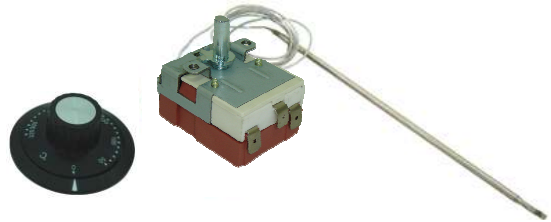

TS-150S

0°C - 150°C Thermostat with Knob & Bezel 16A 240V
Changeover Contacts - 3 x 6.3mm Right Angled Terminals
1500mm Capillary 5.0 x 98mm Bulb.

TS-200S

0°C - 210°C Thermostat with Knob & Bezel 16A 240V
Changeover Contacts - 3 x 6.3mm Right Angled Terminals
1500mm Capillary 5.0 x 67mm Bulb.

TS-320S

50°C - 320°C Thermostat with Knob & Bezel 16A 240V
Changeover Contacts - 3 x 6.3mm Right Angled Terminals
1500mm Capillary 3.0 x 179mm Bulb.

RST-120S

0°C - 120°C Thermostat with Knob & Bezel 16A 240V
2x 6.3mm Terminals
1000mm Capillary
5.0 x 104mm Bulb.
With Stuffing Gland