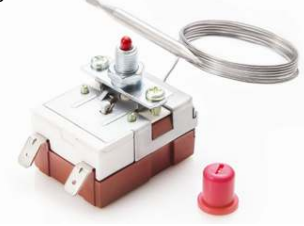

Rainbow's wide variety of thermostats can be used in Domestic, Commercial and Industrial applications .

LTS-030S

-30 to +30°C Enclosed Thermostat, 16A 240V
2°C ± 1°C Differential
Changeover Contacts
3 x 6.3mm Terminals
1000mm Capillary
5.8 x 125mm Bulb.

LTS-080S

0 - 80°C Enclosed Thermostat, 16A 240V
2°C ± 1°C Differential
Changeover Contacts
3 x 6.3mm Terminals
1000mm Capillary
5.8 x 116mm Bulb.

TSR-120SF

120°C Over Temperature Thermostat, 20A 240V.
1000mm Capillary
5.0 x 55mm Bulb.
2 x 6.3mm Terminals
Manual Reset.

TSR-230SF-C

230°C Over Temperature Thermostat, 20A 240V.
1500mm Capillary with Stuffing Gland
5.0 x 55mm Bulb.
2 x 6.3mm Terminals
Manual Reset.

TS-040S

0°C - 40°C Thermostat with Knob & Bezel 16A 240V
Changeover Contacts - 3 x 6.3mm Right Angled Terminals
1500mm Capillary 5.8 x

TS-050S

0°C - 50°C Thermostat with Knob & Bezel 16A 240V
Changeover Contacts - 3 x 6.3mm Right Angled Terminals
1500mm Capillary 5.8 x 126mm Bulb.

TS-090S

0°C - 90°C Thermostat with Knob & Bezel 16A 240V
Changeover Contacts - 3 x 6.3mm Right Angled Terminals
1500mm Capillary 5.8 x