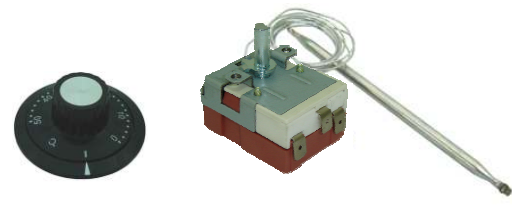

Rainbow's wide variety of thermostats can be used in Domestic, Commercial and Industrial applications .

LTS-030S

-30 to +30°C Enclosed Thermostat, 16A 240V
2°C ± 1°C Differential
Changeover Contacts
3 x 6.3mm Terminals
1000mm Capillary
5.8 x 125mm Bulb.

LTS-080S

0 - 80°C Enclosed Thermostat, 16A 240V
2°C ± 1°C Differential
Changeover Contacts
3 x 6.3mm Terminals
1000mm Capillary
5.8 x 116mm Bulb.

TSR-120SF

120°C Over Temperature Thermostat, 20A 240V.
1000mm Capillary
5.0 x 55mm Bulb.
2 x 6.3mm Terminals
Manual Reset.

TSR-230SF-C

230°C Over Temperature Thermostat, 20A 240V.
1500mm Capillary with Stuffing Gland
5.0 x 55mm Bulb.
2 x 6.3mm Terminals
Manual Reset.

TS-040S

0°C - 40°C Thermostat with Knob & Bezel 16A 240V
Changeover Contacts - 3 x 6.3mm Right Angled Terminals
1500mm Capillary 5.8 x

TS-050S

0°C - 50°C Thermostat with Knob & Bezel 16A 240V
Changeover Contacts - 3 x 6.3mm Right Angled Terminals
1500mm Capillary 5.8 x 126mm Bulb.

TS-090S

0°C - 90°C Thermostat with Knob & Bezel 16A 240V
Changeover Contacts - 3 x 6.3mm Right Angled Terminals
1500mm Capillary 5.8 x