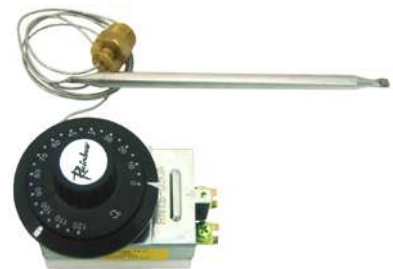

TS-320S

50°C - 320°C Thermostat with Knob & Bezel 16A 240V
Changeover Contacts - 3 x 6.3mm Right Angled Terminals
1500mm Capillary 3.0 x 179mm Bulb.

RST-120S

0°C - 120°C Thermostat with Knob & Bezel 16A 240V
2x 6.3mm Terminals
1000mm Capillary
5.0 x 104mm Bulb.
With Stuffing Gland

RST-200S

50°C - 200°C Thermostat with Knob & Bezel 16A 240V
2 x 6.3mm Terminals
1000mm Capillary
5.0 x 61mm Bulb.
With Stuffing Gland

RST-320S

50°C - 320°C Thermostat with Knob & Bezel 16A 240V
2 x 6.3mm Terminals
1000mm Capillary
3.0 x 141mm Bulb.

RNTS-120S

0° - 120°C Thermostat with Knob & Bezel, 30A 240V.
4°C ± 2°C Differential
2 x Screw Terminals
1000mm Capillary
8.0 x 166mm Bulb.
With Stuffing Gland

RNTS-200S

50° - 200°C Thermostat with Knob & Bezel, 30A 240V.
5°C ± 2°C Differential
2 x Screw Terminals
1000mm Capillary
5.8 x 153mm Bulb.
With Stuffing Gland