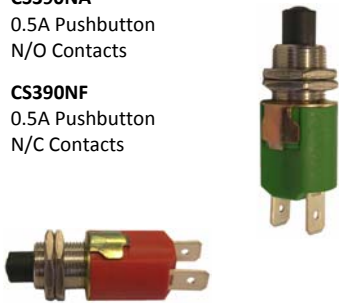

MARGIRIUS SWITCHES

CS390NA

0.5A Pushbutton
N/O Contacts

CS390NF

0.5A Pushbutton
N/C Contacts

36123A2

10A 240V SPST
Push On/Push Off
Plastic Body & Button

CS301D

3A 240V SPST
On/Off Toggle Switch

14101A6

15A 240V SPDT
On/On Pushbutton - Metal Button

14123N1

15A 240V SPT
On/Off Toggle Switch
Plastic Body & Lever

14223N1

15A 240V DPST
On/Off Toggle Switch
Plastic Body & Lever

14123A1

15A 240V SPST
On/Off Toggle Switch - Metal Lever

14223A1

15A 240V DPST
On/Off Toggle Switch - Metal Lever

14211A1

15A 240V DPTT
On/On/On Toggle Switch - Metal Lever

14301A1

15A 240V TPDT
On/On Toggle Switch - Metal Lever

14303A1

15A 240V TPDT
On/Off/On Toggle Switch - Metal Lever

14401A1

15A 240V 4PDT
On/On Toggle Switch - Metal Lever

14403A1

15A 240V 4PDT
On/Off/On

14411A1
15A 240V 4PTT
On/On/On

CS301BS