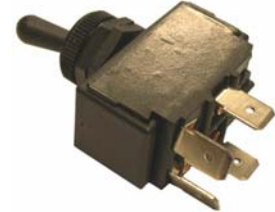

MARGIRIUS SWITCHES

CS390NA

0.5A Pushbutton
N/O Contacts

CS390NF

0.5A Pushbutton
N/C Contacts

36123A2

10A 240V SPST
Push On/Push Off
Plastic Body & Button

CS301D

3A 240V SPST
On/Off Toggle Switch

14101A6

15A 240V SPDT
On/On Pushbutton - Metal Button

14123N1

15A 240V SPT
On/Off Toggle Switch
Plastic Body & Lever

14223N1

15A 240V DPST
On/Off Toggle Switch
Plastic Body & Lever

14123A1

15A 240V SPST
On/Off Toggle Switch - Metal Lever

14223A1

15A 240V DPST
On/Off Toggle Switch - Metal Lever

14211A1

15A 240V DPTT
On/On/On Toggle Switch - Metal Lever

14301A1

15A 240V TPDT
On/On Toggle Switch - Metal Lever

14303A1

15A 240V TPDT
On/Off/On Toggle Switch - Metal Lever

14401A1

15A 240V 4PDT
On/On Toggle Switch - Metal Lever

14403A1

15A 240V 4PDT
On/Off/On

14411A1
15A 240V 4PTT
On/On/On

CS301BS