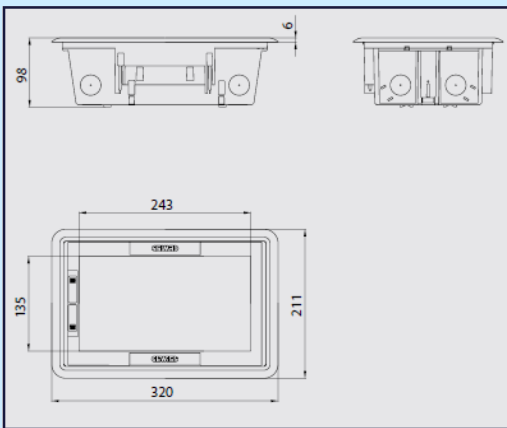

GW24601, GW24611
Lid removed showing
2 power & 6 data
(not supplied)

UNDERFLOOR OUTLET BOXES WITH STAINLESS STEEL COVER INFILL

GW24611C - Supports up to 4 power outlets, 12 data outlets or mixed combination.

GW24612C - Supports up to 8 power outlets, 24 data outlets or mixed combination.

- The lid has a stainless steel design surface finish.
- The lid is removable and can be hinged on either side of the box.
- Suitable for - wood decks, terraces, parquet or raised flooring.
- For flush installation in porcelain stoneware, ceramic and concrete floors a metal box body, that can be cast directly into concrete or a preformed recess, is supplied.

GW24602, GW24612
Lid removed showing
4 power & 12 data
(not supplied)

GW24601 & GW24611

GW24602 & GW24612

Push to Open

Metal Mounting Box - Supplied

APPLICATIONS

GYMS,
HOTELS,
OFFICES,
AIRPORTS,
THEATRES,
SPORTS CENTRES,
CONFERENCE HALLS ETC.