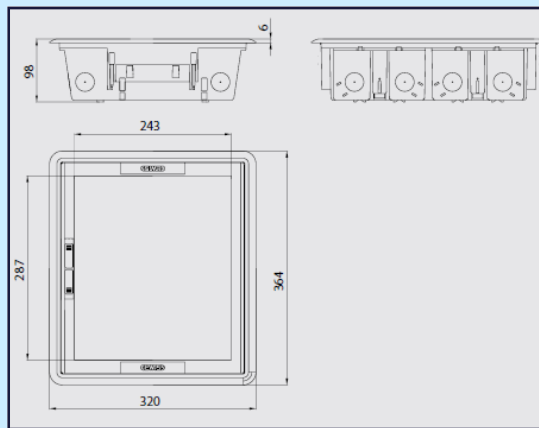

GW24601, GW24611
Lid removed showing
2 power & 6 data
(not supplied)

UNDERFLOOR OUTLET BOXES WITH STAINLESS STEEL COVER INFILL

GW24611C - Supports up to 4 power outlets, 12 data outlets or mixed combination.

GW24612C - Supports up to 8 power outlets, 24 data outlets or mixed combination.

- The lid has a stainless steel design surface finish.
- The lid is removable and can be hinged on either side of the box.
- Suitable for - wood decks, terraces, parquet or raised flooring.
- For flush installation in porcelain stoneware, ceramic and concrete floors a metal box body, that can be cast directly into concrete or a preformed recess, is supplied.

GW24602, GW24612
Lid removed showing
4 power & 12 data
(not supplied)

GW24601 & GW24611

GW24602 & GW24612

Push to Open

Metal Mounting Box - Supplied

APPLICATIONS

GYMS,
HOTELS,
OFFICES,
AIRPORTS,
THEATRES,
SPORTS CENTRES,
CONFERENCE HALLS ETC.