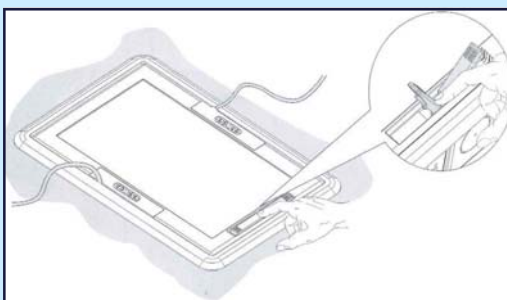

- 6mm hollow rebate accepts appropriate carpet, timber or tile inserts.
- The lid is removable and can be hinged on either side of the box.
- Suitable for - wood decks, terraces, parquet or raised flooring.
- For flush installation in porcelain stoneware, ceramic and concrete floors a metal box body, that can be cast directly into concrete or a preformed recess, is supplied.

GW24612C - Supports up to 8 power outlets, 24 data outlets or mixed combination.

- The lid has a stainless steel design surface finish.
- The lid is removable and can be hinged on either side of the box.
- Suitable for - wood decks, terraces, parquet or raised flooring.
- For flush installation in porcelain stoneware, ceramic and concrete floors a metal box body, that can be cast directly into concrete or a preformed recess, is supplied.

GW24602, GW24612
Lid removed showing
4 power & 12 data
(not supplied)

GW24601 & GW24611

GW24602 & GW24612

Push to Open

Metal Mounting Box - Supplied

APPLICATIONS

GYMS,
HOTELS,
OFFICES,
AIRPORTS,
THEATRES,
SPORTS CENTRES,
CONFERENCE HALLS ETC.