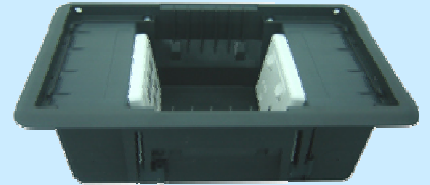

24 SC RANGE UNDERFLOOR OUTLET BOXES

UNDERFLOOR OUTLET BOXES WITH 6MM HOLLOW REBATE

GW24601C - Supports up to 4 power outlets, 12 data outlets or mixed combination.

GW24602C - Supports up to 8 power outlets, 24 data outlets or mixed combination.

- 6mm hollow rebate accepts appropriate carpet, timber or tile inserts.
- The lid is removable and can be hinged on either side of the box.
- Suitable for - wood decks, terraces, parquet or raised flooring.
- For flush installation in porcelain stoneware, ceramic and concrete floors a metal box body, that can be cast directly into concrete or a preformed recess, is supplied.

GW24601, GW24611
Lid removed showing
2 power & 6 data
(not supplied)

UNDERFLOOR OUTLET BOXES WITH STAINLESS STEEL COVER INFILL

GW24611C - Supports up to 4 power outlets, 12 data outlets or mixed combination.

GW24612C - Supports up to 8 power outlets, 24 data outlets or mixed combination.

- The lid has a stainless steel design surface finish.
- The lid is removable and can be hinged on either side of the box.
- Suitable for - wood decks, terraces, parquet or raised flooring.
- For flush installation in porcelain stoneware, ceramic and concrete floors a metal box body, that can be cast directly into concrete or a preformed recess, is supplied.