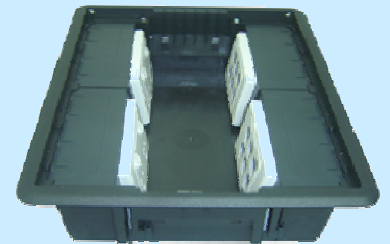

24 SC RANGE UNDERFLOOR OUTLET BOXES

UNDERFLOOR OUTLET BOXES WITH 6MM HOLLOW REBATE

GW24601C - Supports up to 4 power outlets, 12 data outlets or mixed combination.

GW24602C - Supports up to 8 power outlets, 24 data outlets or mixed combination.

- 6mm hollow rebate accepts appropriate carpet, timber or tile inserts.
- The lid is removable and can be hinged on either side of the box.
- Suitable for - wood decks, terraces, parquet or raised flooring.
- For flush installation in porcelain stoneware, ceramic and concrete floors a metal box body, that can be cast directly into concrete or a preformed recess, is supplied.

GW24601, GW24611
Lid removed showing
2 power & 6 data
(not supplied)

UNDERFLOOR OUTLET BOXES WITH STAINLESS STEEL COVER INFILL

GW24611C - Supports up to 4 power outlets, 12 data outlets or mixed combination.

GW24612C - Supports up to 8 power outlets, 24 data outlets or mixed combination.

- The lid has a stainless steel design surface finish.
- The lid is removable and can be hinged on either side of the box.
- Suitable for - wood decks, terraces, parquet or raised flooring.
- For flush installation in porcelain stoneware, ceramic and concrete floors a metal box body, that can be cast directly into concrete or a preformed recess, is supplied.