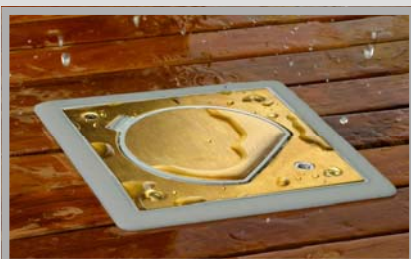

IP66

WATERTIGHT FLOOR BOX

for indoor and outdoor uses

Brass (71) or Stainless Steel (72) finish

Manual Lock or Allen Key Security Lock

(Also available with Allen Key Security Lock.
Ideal for areas with public access)

For use in all open areas where there is constant pedestrian traffic

(When closed, the IP66 protection level keeps water and moisture away from the electrical mechanisms)

Provides complete safety for electrical or voice and data connections