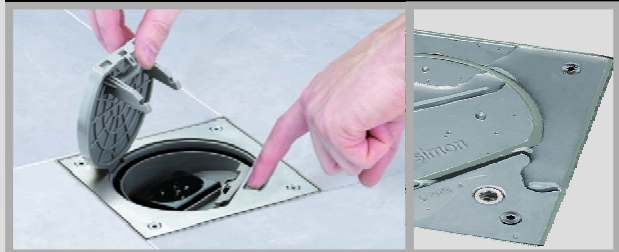

IP66

WATERTIGHT FLOOR BOX

for indoor and outdoor uses

Brass (71) or Stainless Steel (72) finish

Manual Lock or Allen Key Security Lock

(Also available with Allen Key Security Lock.
Ideal for areas with public access)

For use in all open areas where there is constant pedestrian traffic

(When closed, the IP66 protection level keeps water and moisture away from the electrical mechanisms)

Provides complete safety for electrical or voice and data connections