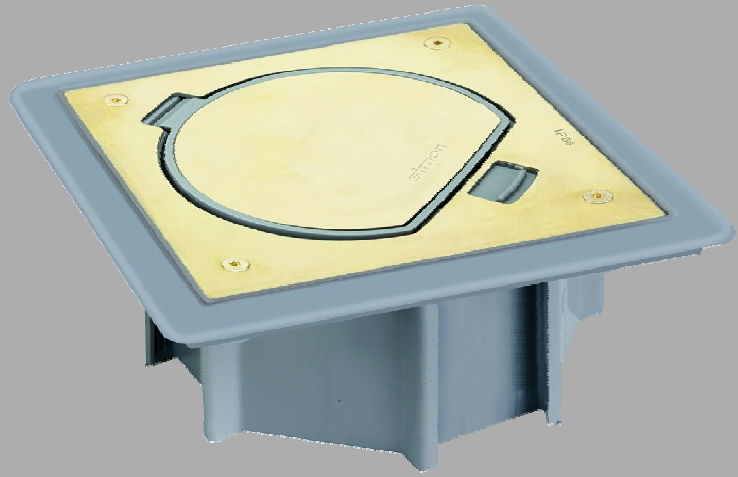

IP66

WATERTIGHT FLOOR BOX

for indoor and outdoor uses

Brass (71) or Stainless Steel (72) finish

Manual Lock or Allen Key Security Lock

(Also available with Allen Key Security Lock.
Ideal for areas with public access)

For use in all open areas where there is constant pedestrian traffic

(When closed, the IP66 protection level keeps water and moisture away from the electrical mechanisms)

Provides complete safety for electrical or voice and data connections