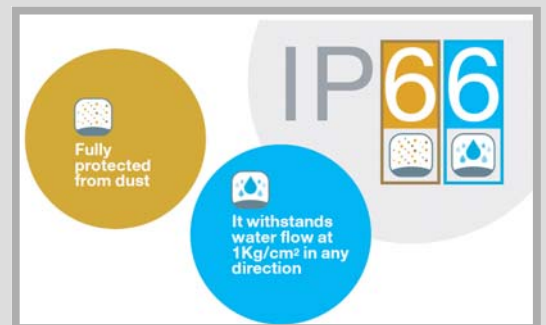

IP66

WATERTIGHT FLOOR BOX

for indoor and outdoor uses

Brass (71) or Stainless Steel (72) finish

Manual Lock or Allen Key Security Lock

(Also available with Allen Key Security Lock.
Ideal for areas with public access)

For use in all open areas where there is constant pedestrian traffic

(When closed, the IP66 protection level keeps water and moisture away from the electrical mechanisms)

Provides complete safety for electrical or voice and data connections